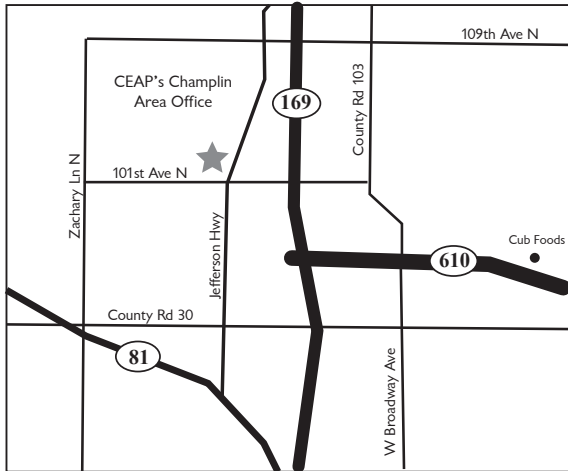

CEAP

In order to better serve the Brooklyn Center, Brooklyn Park, East Champlin, & Anoka County areas, CEAP has opened another food shelf:

Maple Plaza
10190 Lancaster Ln
Maple Grove, MN 55369

HOURS:

Wednesdays
&
Thursdays
11:30am - 8pm